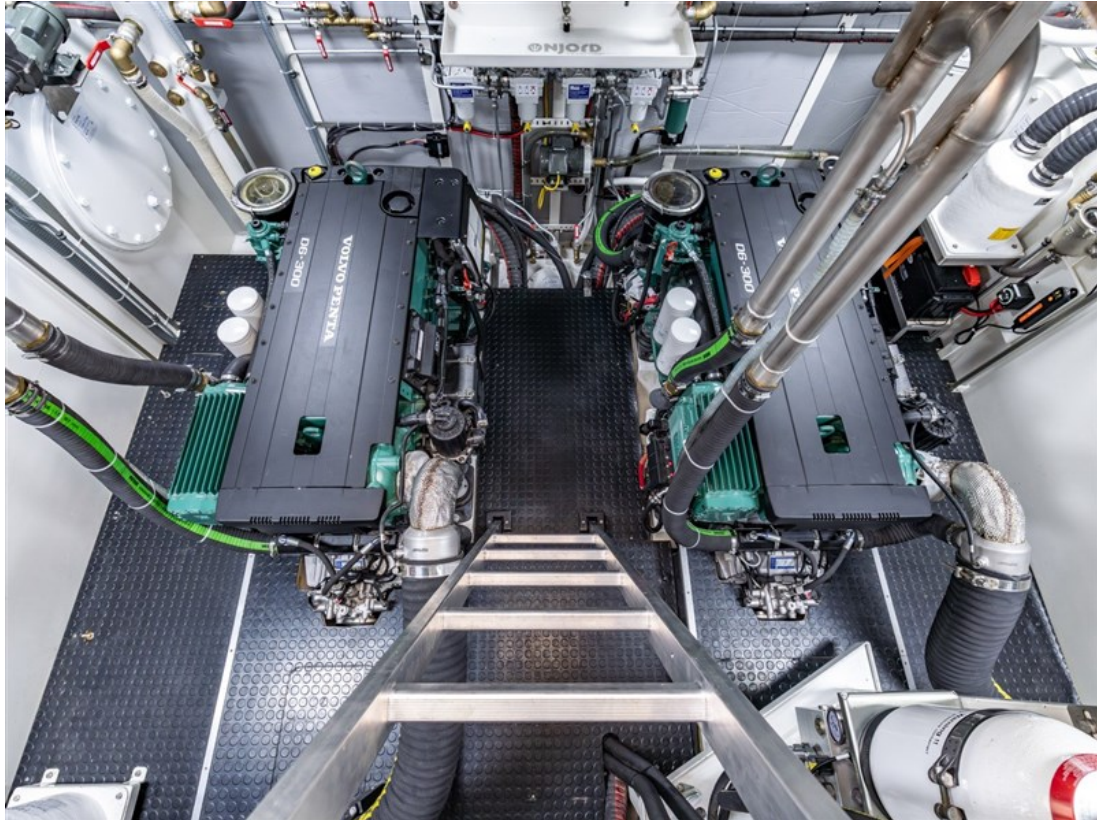

ELBURG YACHTING®

international yachtbrokers

Gegevens worden geacht juist te zijn, doch worden niet gegarandeerd. - Whilst every care has been taken in the preparation of the particulars, their correctness is not guaranteed.

J.P. Broekhovenstraat 37
8081 HB Elburg
The Netherlands

Referentie
B25064334

info@elburgyachting.nl
www.elburgyachting.nl
+31 525 68 68 68