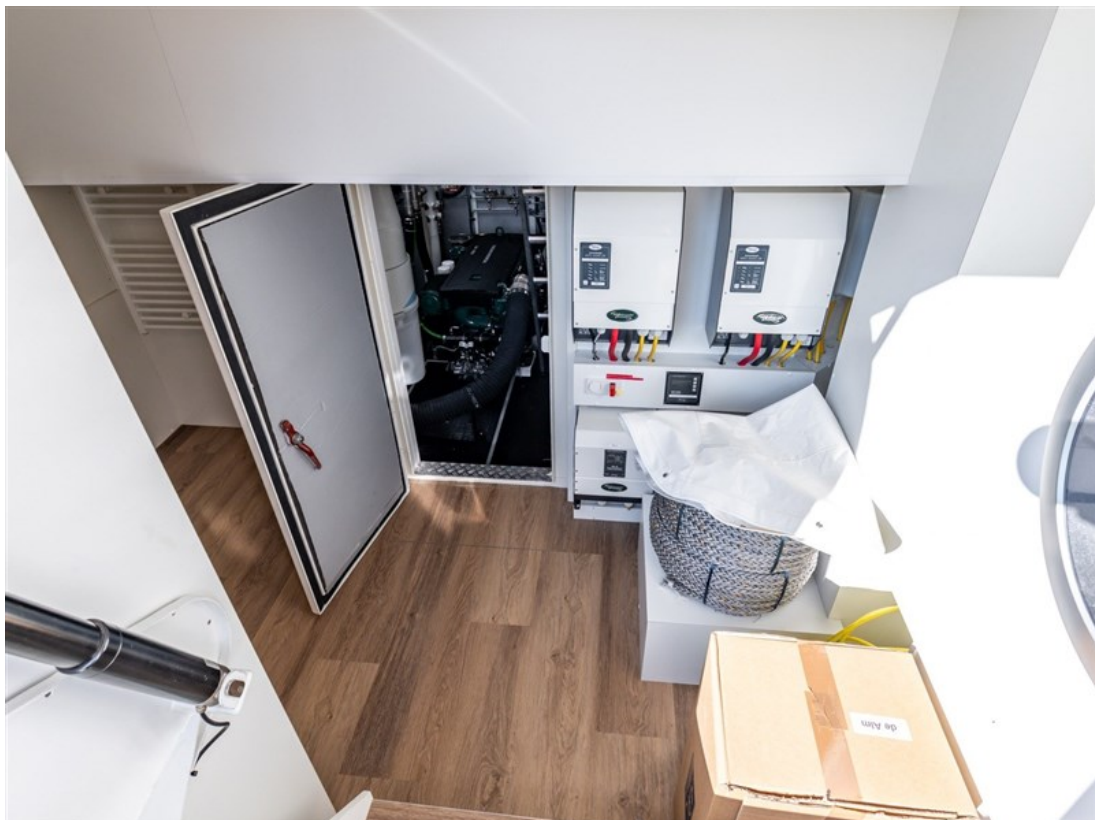

ELBURG YACHTING®

international yachtbrokers

Gegevens worden geacht juist te zijn, doch worden niet gegarandeerd. - Whilst every care has been taken in the preparation of the particulars, their correctness is not guaranteed.

J.P. Broekhovenstraat 37
8081 HB Elburg
The Netherlands

Referentie
B25064334

info@elburgyachting.nl
www.elburgyachting.nl
+31 525 68 68 68