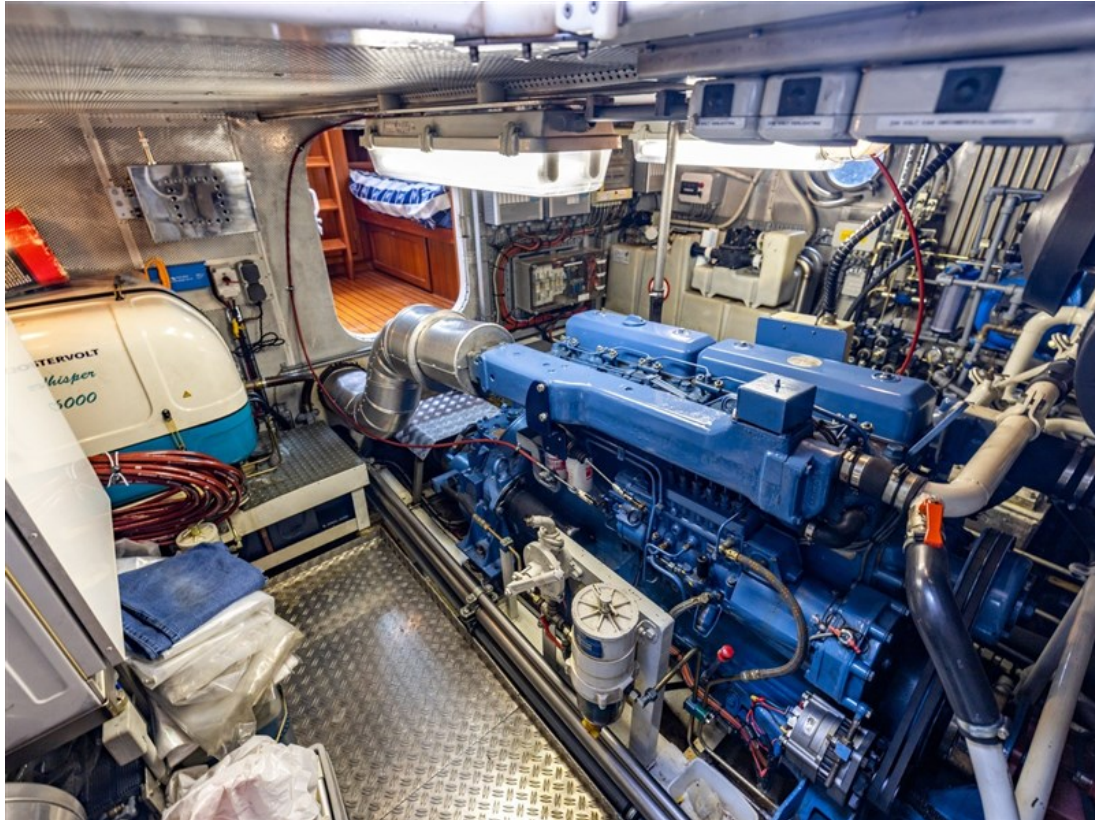

ELBURG YACHTING®

international yachtbrokers

Gegevens worden geacht juist te zijn, doch worden niet gegarandeerd. - Whilst every care has been taken in the preparation of the particulars, their correctness is not guaranteed.

J.P. Broekhovenstraat 37
8081 HB Elburg
The Netherlands

Referentie
B23054011

info@elburgyachting.nl
www.elburgyachting.nl
+31 525 68 68 68